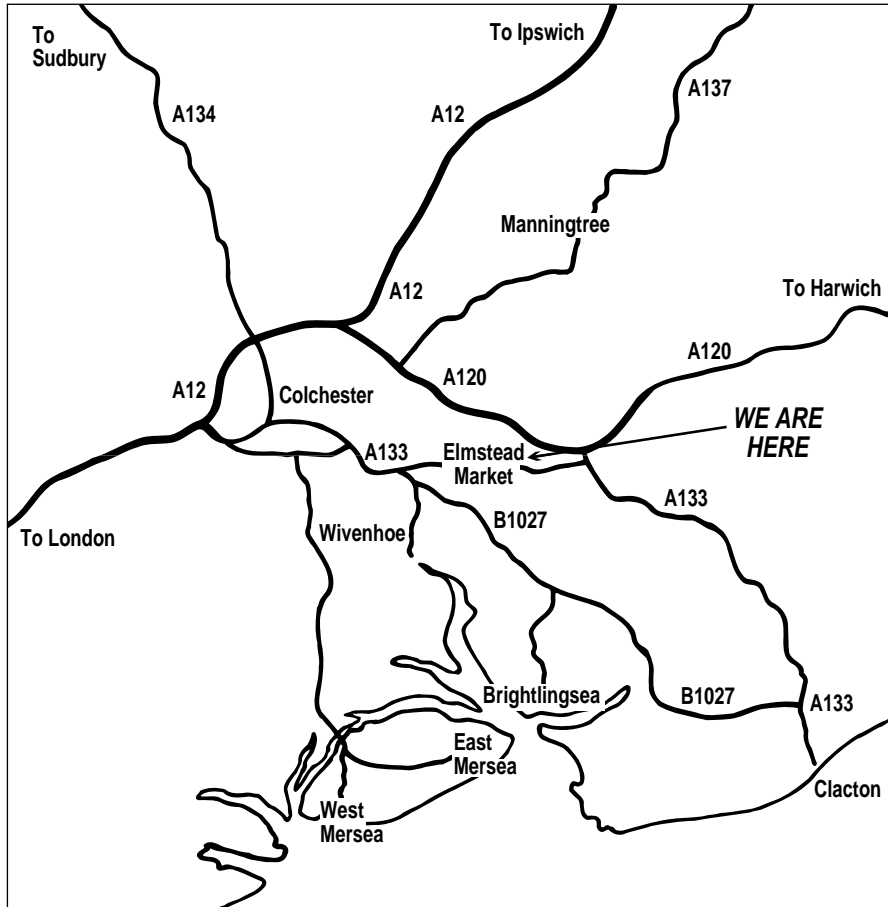

GENERAL INFORMATION

The Gardens and Nursery are open throughout the year as follows:

From 1st March to end October we are open from Monday to Saturday, 9am to 5pm. From 1st November to end February we are open Monday to Friday, 9am to 4pm. We are not open on Saturdays during the winter months.

Closed Sundays and Bank Holidays, and for two weeks over Christmas and the New Year.

Directions to find The Beth Chatto Gardens

The Gardens are situated 5 miles east of Colchester, and ¼ mile east of Elmstead Market, on the A133. Please follow the brown tourist signs.

Admission to the gardens is £3.00 per head. Accompanied children under 14 are free. Dogs not admitted. A donation is made annually from the admission fees to the National Gardens Scheme charity.

Coach parties are welcome by appointment. Please telephone the office for details.

We have a seasonal tea room, but you are welcome to bring a picnic to be eaten in the grassed car park. There are toilet facilities (including disabled).